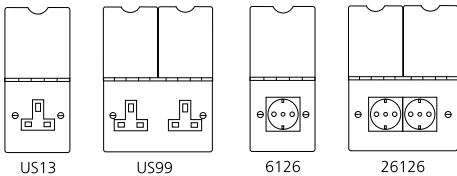

Also fits various Trunking Systems.

Floor Telephone Data Outlet 1g	82D RJ45 BL	82D RJ45 WH	86 x 96 mm	35 mm
--------------------------------	-------------	-------------	------------	-------

Ancillary Sockets

Also fits various Trunking Systems.

Floor Data 1g TV Non-Isolated	82D TV BL	82D TV WH	86 x 96 mm	35 mm
-------------------------------	-----------	-----------	------------	-------

Satin Stainless Steel

(Other finishes available to Special Order)