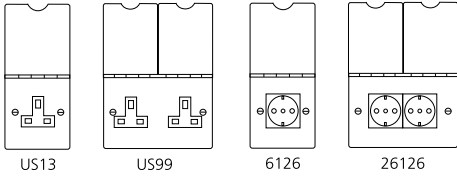

Ancillary Sockets

*a floor socket
for all reasons...*

Satin Brass

(Other finishes available to Special Order)

Power Sockets

Also fits various Trunking Systems.

	Product Code Black Inserts	Product Code White Inserts	Plate Size	Floor Box Depth
Floor Socket 1g 13A Unswitched	82D US13 BL	82D US13 WH	86 x 96 mm	35 mm
Floor Socket 2g 13A Unswitched	82D US99 BL	82D US99 WH	144 x 94 mm	35 mm