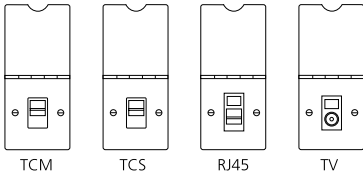

Ancillary Sockets

*a floor socket
for all reasons...*

Satin Brass

(Other finishes available to Special Order)

Power Sockets

Also fits various Trunking Systems.

	Product Code Black Inserts	Product Code White Inserts	Plate Size	Floor Box Depth
Floor Socket 1g 13A Unswitched	82D US13 BL	82D US13 WH	86 x 96 mm	35 mm
Floor Socket 2g 13A Unswitched	82D US99 BL	82D US99 WH	144 x 94 mm	35 mm