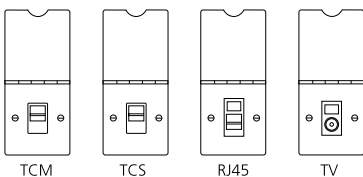

Also fits various Trunking Systems.

Floor Telephone Data Outlet 1g	82D RJ45 BL	82D RJ45 WH	86 x 96 mm	35 mm
--------------------------------	-------------	-------------	------------	-------

Ancillary Sockets

Also fits various Trunking Systems.

Floor Data 1g TV Non-Isolated	82D TV BL	82D TV WH	86 x 96 mm	35 mm
-------------------------------	-----------	-----------	------------	-------

Satin Stainless Steel

(Other finishes available to Special Order)